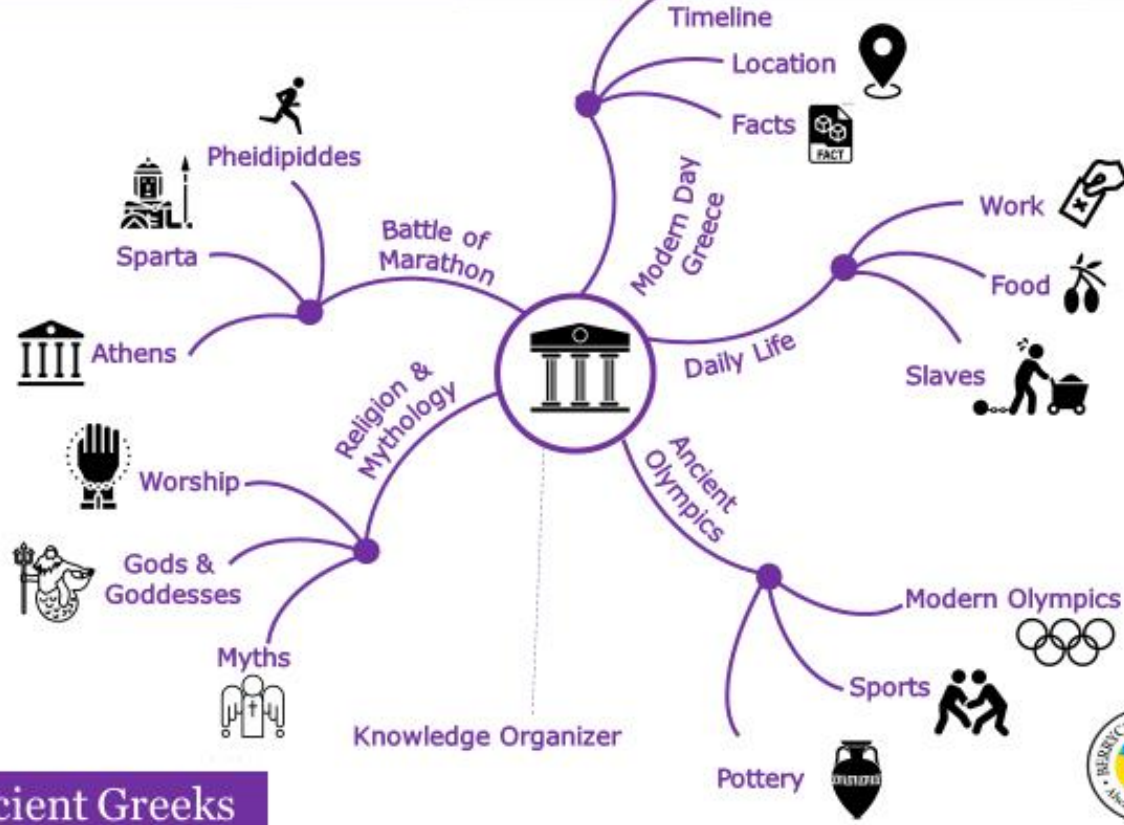

# Year 5 Forces

Recap on...  
Year 3 Forces and Magnets

- Vocabulary**
- Trade
  - Empire
  - Enslave
  - Zeus
  - Immortal
  - Myth
  - Temple
  - Democracy

**Ancient Greeks**

Knowledge Organizer

Depictions

Amphora

Wire

Clay

Modroc

Alberto Giacometti's  
Timeline

Alberto Giacometti  
Artwork

The Walking Man 1961  
by Alberto Giacometti

Sculpting  
Techniques